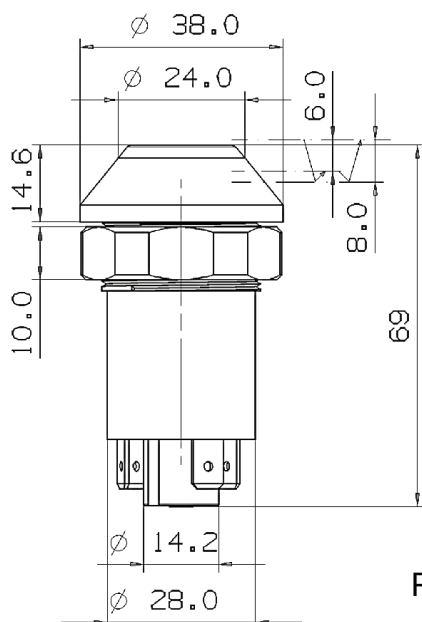

# Technical Specification

Push Switch with interlock function

Switch: „Head lamp Top“

Pneutron-Part No.: 11130300XX

Massey Ferguson No.: 3617718M91

Knob with symbol „ Head lamp Top “ ( Part No.):

11316390XX

Knob Colour:

yellow ( matt )

Symbol – Colour:

black

Illumination lamp:

12 V – 1,2 W

Connectors

Pins 6,3 x 0,8

Circuit diagram

mit Arretierung  
with locking