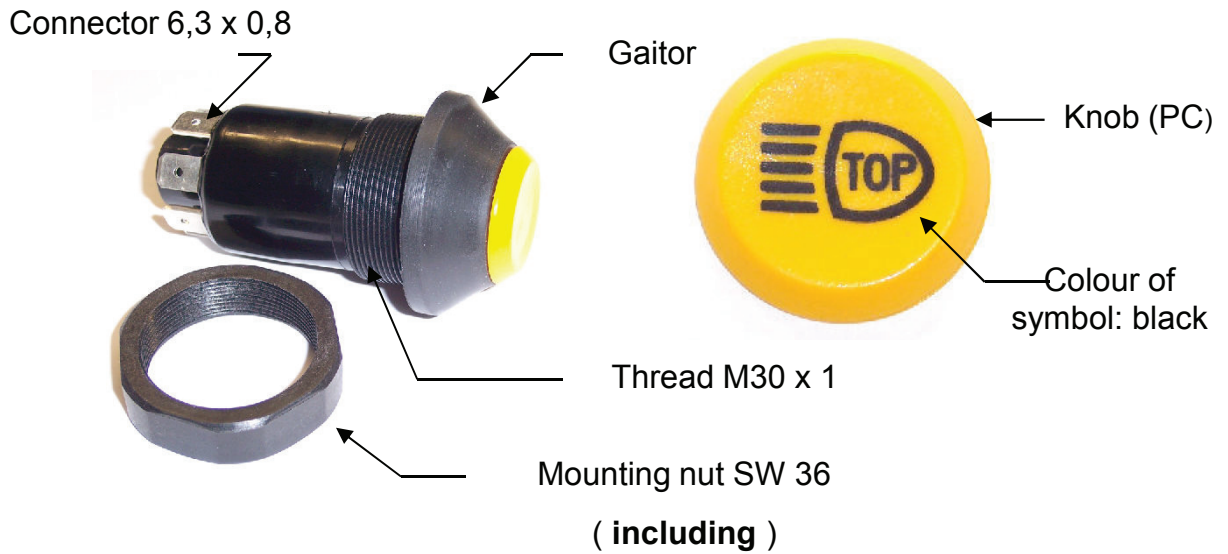

# Technical Specification

Push Switch with interlock function

Switch: „Head lamp Top“

Pneutron-Part No.: 11130300XX

Massey Ferguson No.: 3617718M91

Knob with symbol „ Head lamp Top “ ( Part No.):

11316390XX

Knob Colour:

yellow ( matt )

Symbol – Colour:

black

Illumination lamp:

12 V – 1,2 W

Connectors

Pins 6,3 x 0,8