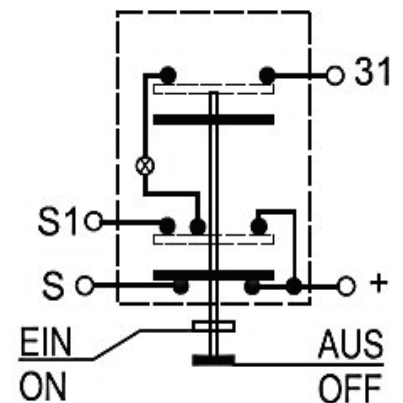

# Technical Specification

Push Switch with interlock function

Switch: „Head lamp Top“

Pneutron-Part No.: 11130300XX

Massey Ferguson No.: 3617718M91

Knob with symbol „ Head lamp Top “ ( Part No.):

11316390XX

Knob Colour:

yellow ( matt )

Symbol – Colour:

black

Illumination lamp:

12 V – 1,2 W

Connectors

Pins 6,3 x 0,8

Circuit diagram

mit Arretierung  
with locking